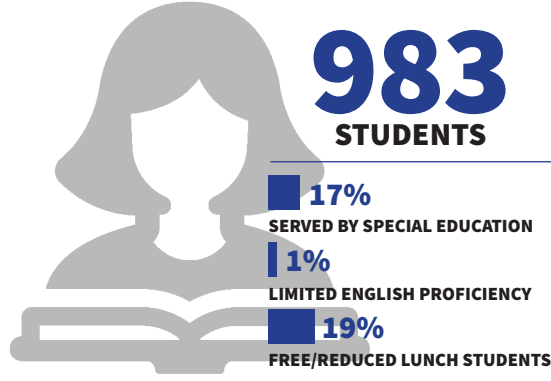

## EDUCATIONAL LEADER

**A**  
SCHOOL

**106.5**  
PERFORMANCE SCORE

Scores given by Louisiana Department of Education